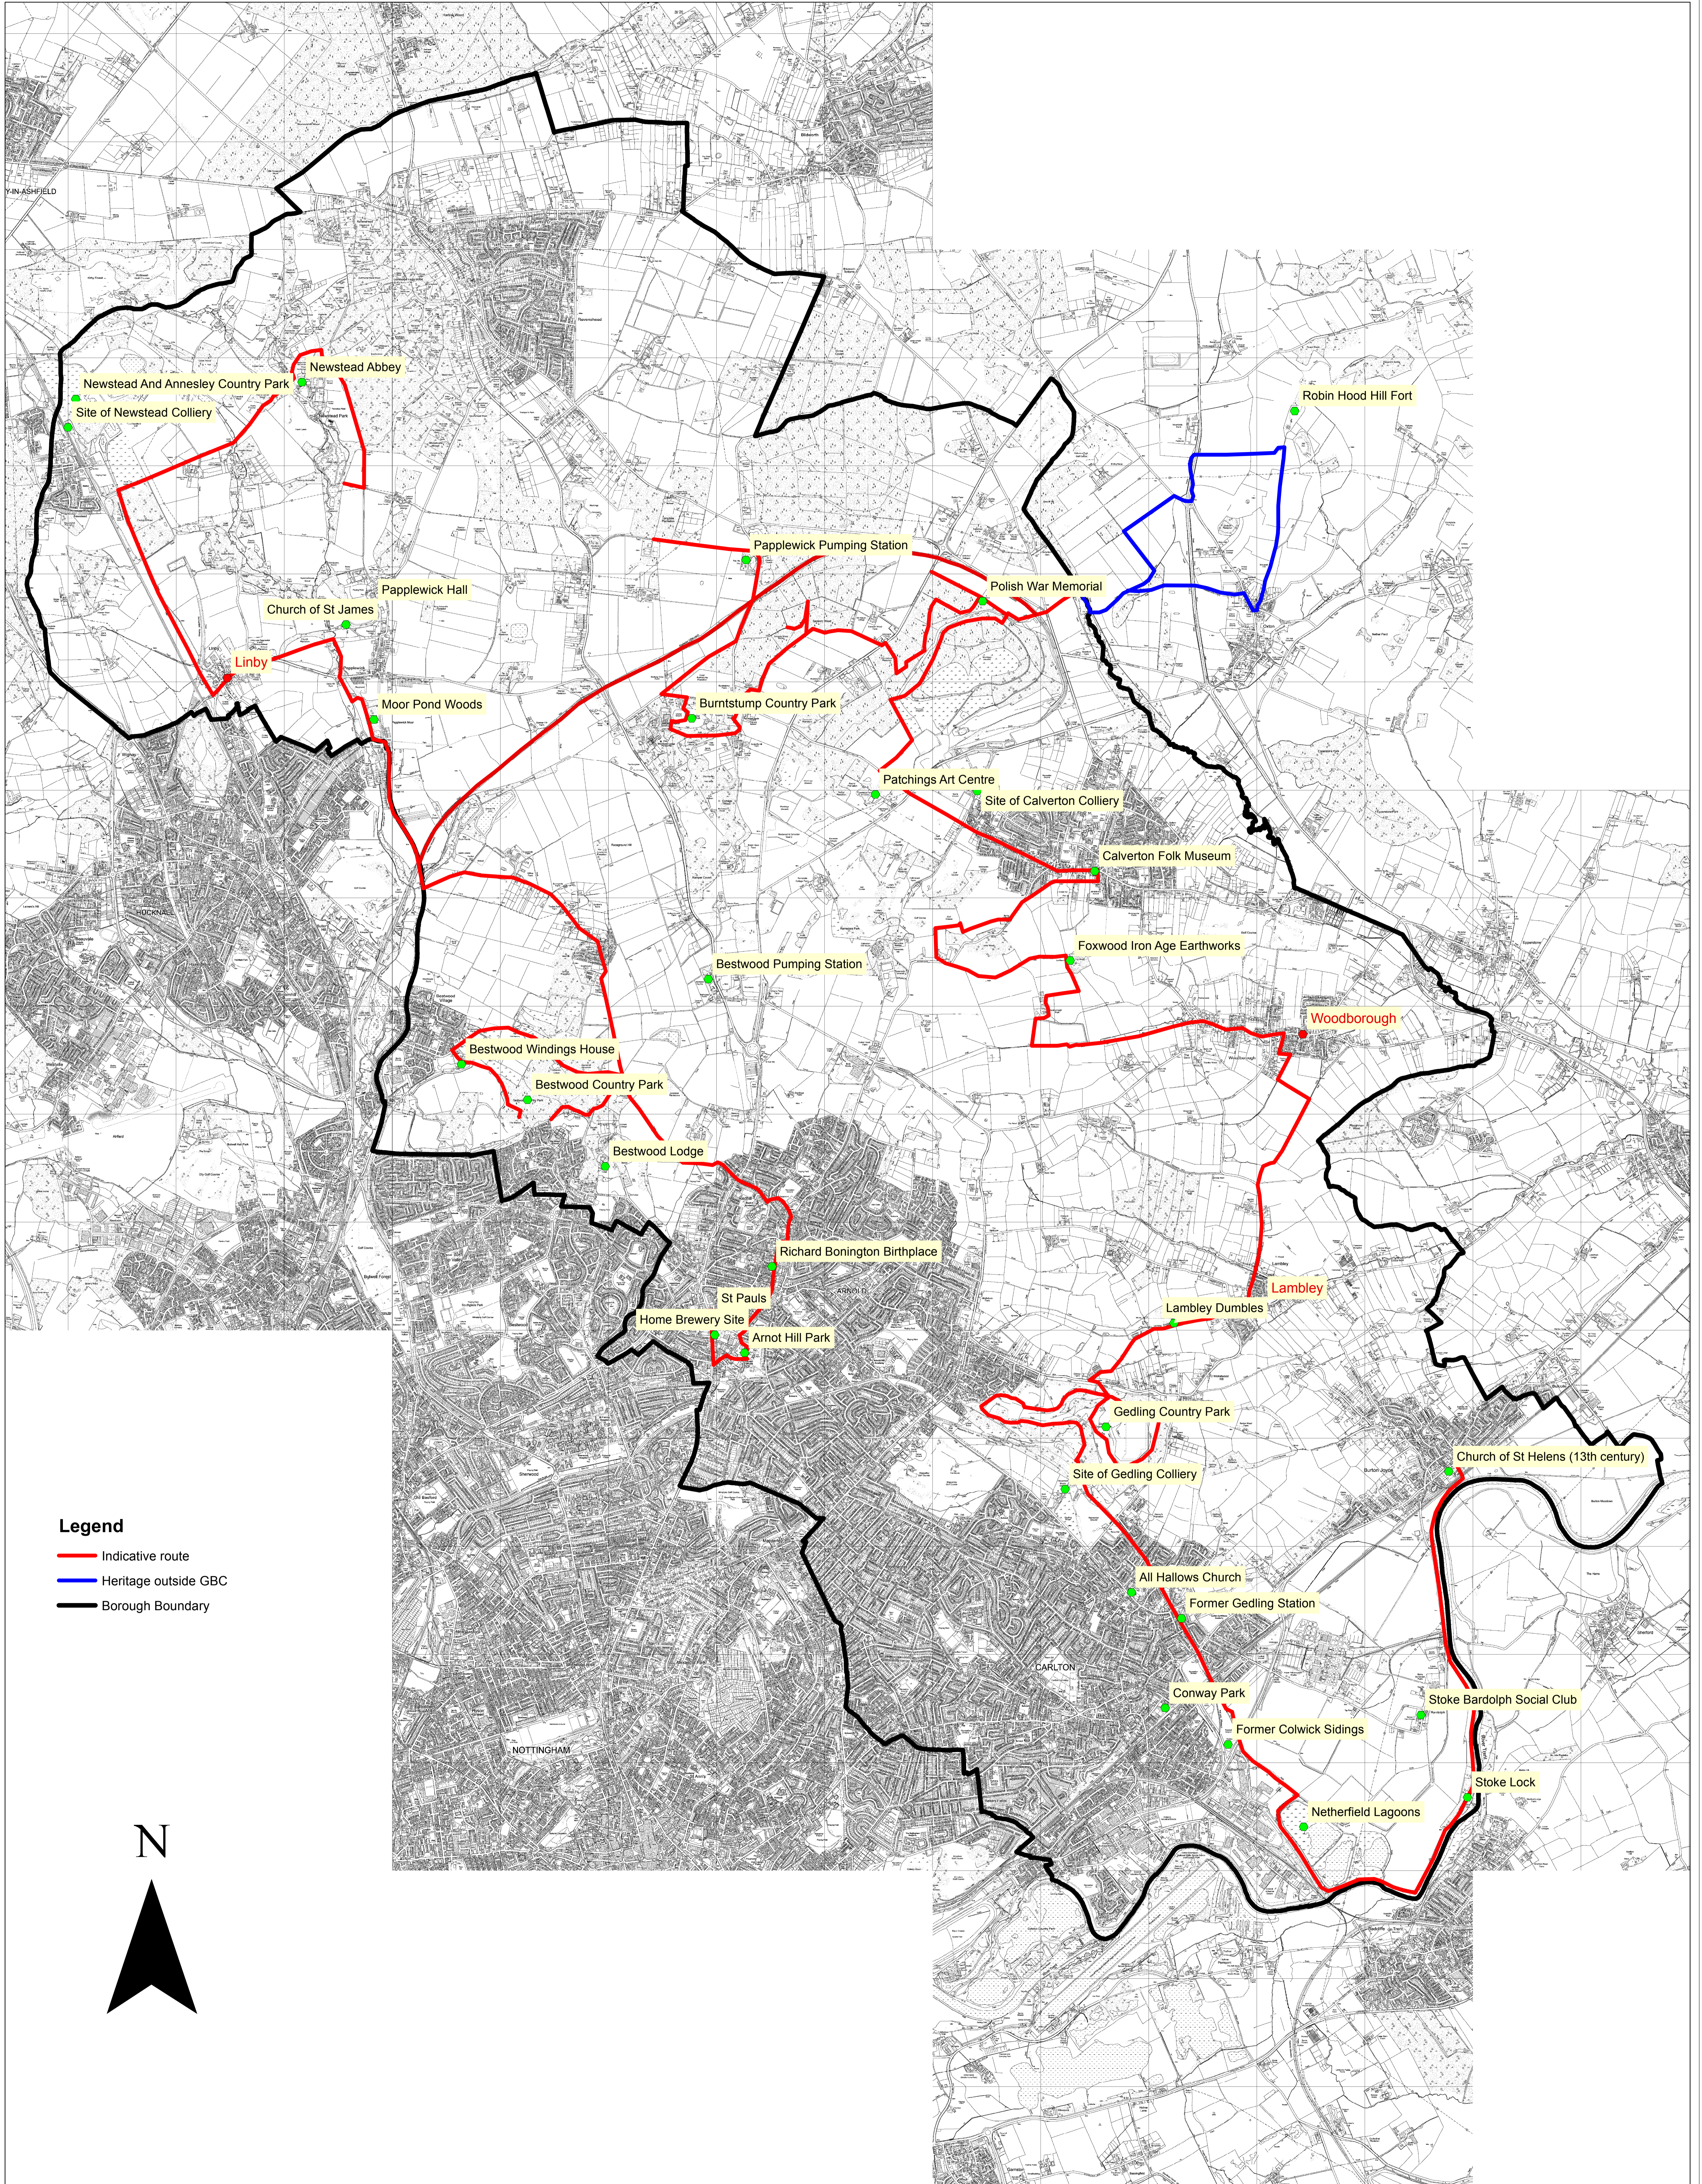

Draft Concept Plan: The Gedling Borough Heritage Way

Legend

- Indicative route
- Heritage outside GBC
- Borough Boundary

N

Reproduced with the permission of the Controller of H.M.S.O. Crown Copyright. Licence No LA100021248. Unauthorised reproduction infringes Crown Copyright and may lead to prosecution or civil proceedings.